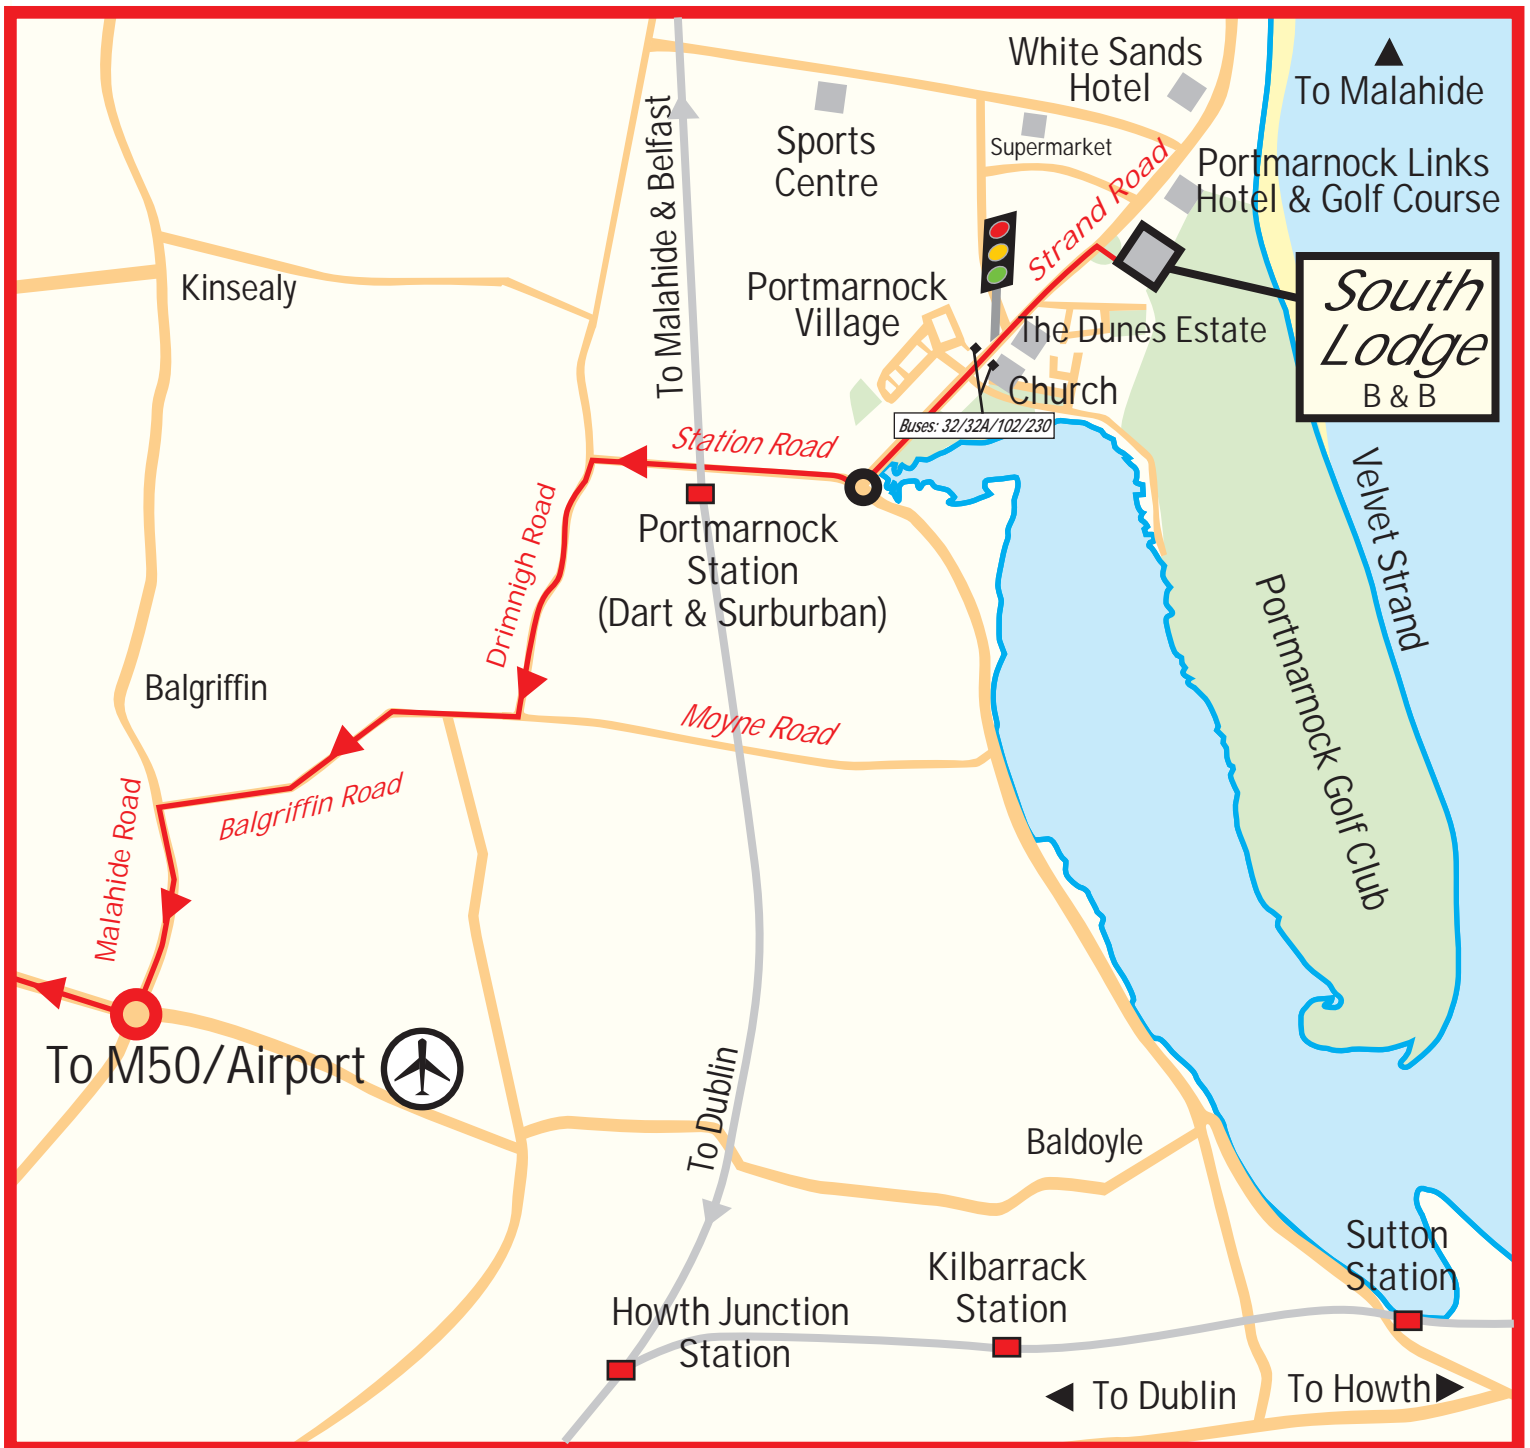

# MAP OF PORTMARNOCK

## DIRECTIONS FROM M50/AIRPORT

- \* FOLLOW THE DUAL CARRIAGEWAY FROM THE AIRPORT TOWARDS DUBLIN.
- \* TAKE THE FIRST SLIP ROAD TO THE M50 AND TRAVEL TOWARDS MALAHIDE.
- \* AT SECOND ROUNDABOUT TURN LEFT AND FOLLOW THE SIGNS FOR PORTMARNOCK.
- \* SOUTH LODGE B&B IS 200 YARDS PAST THE CHURCH, ON THE SEA SIDE OF THE ROAD.

BUSES: 32/32A FROM CITY CENTRE TO PORTMARNOCK, 32A GOES ON TO MALAHIDE  
102 CONNECTS PORTMARNOCK TO SUTTON DART STATION, 230 GOES TO AIRPORT.